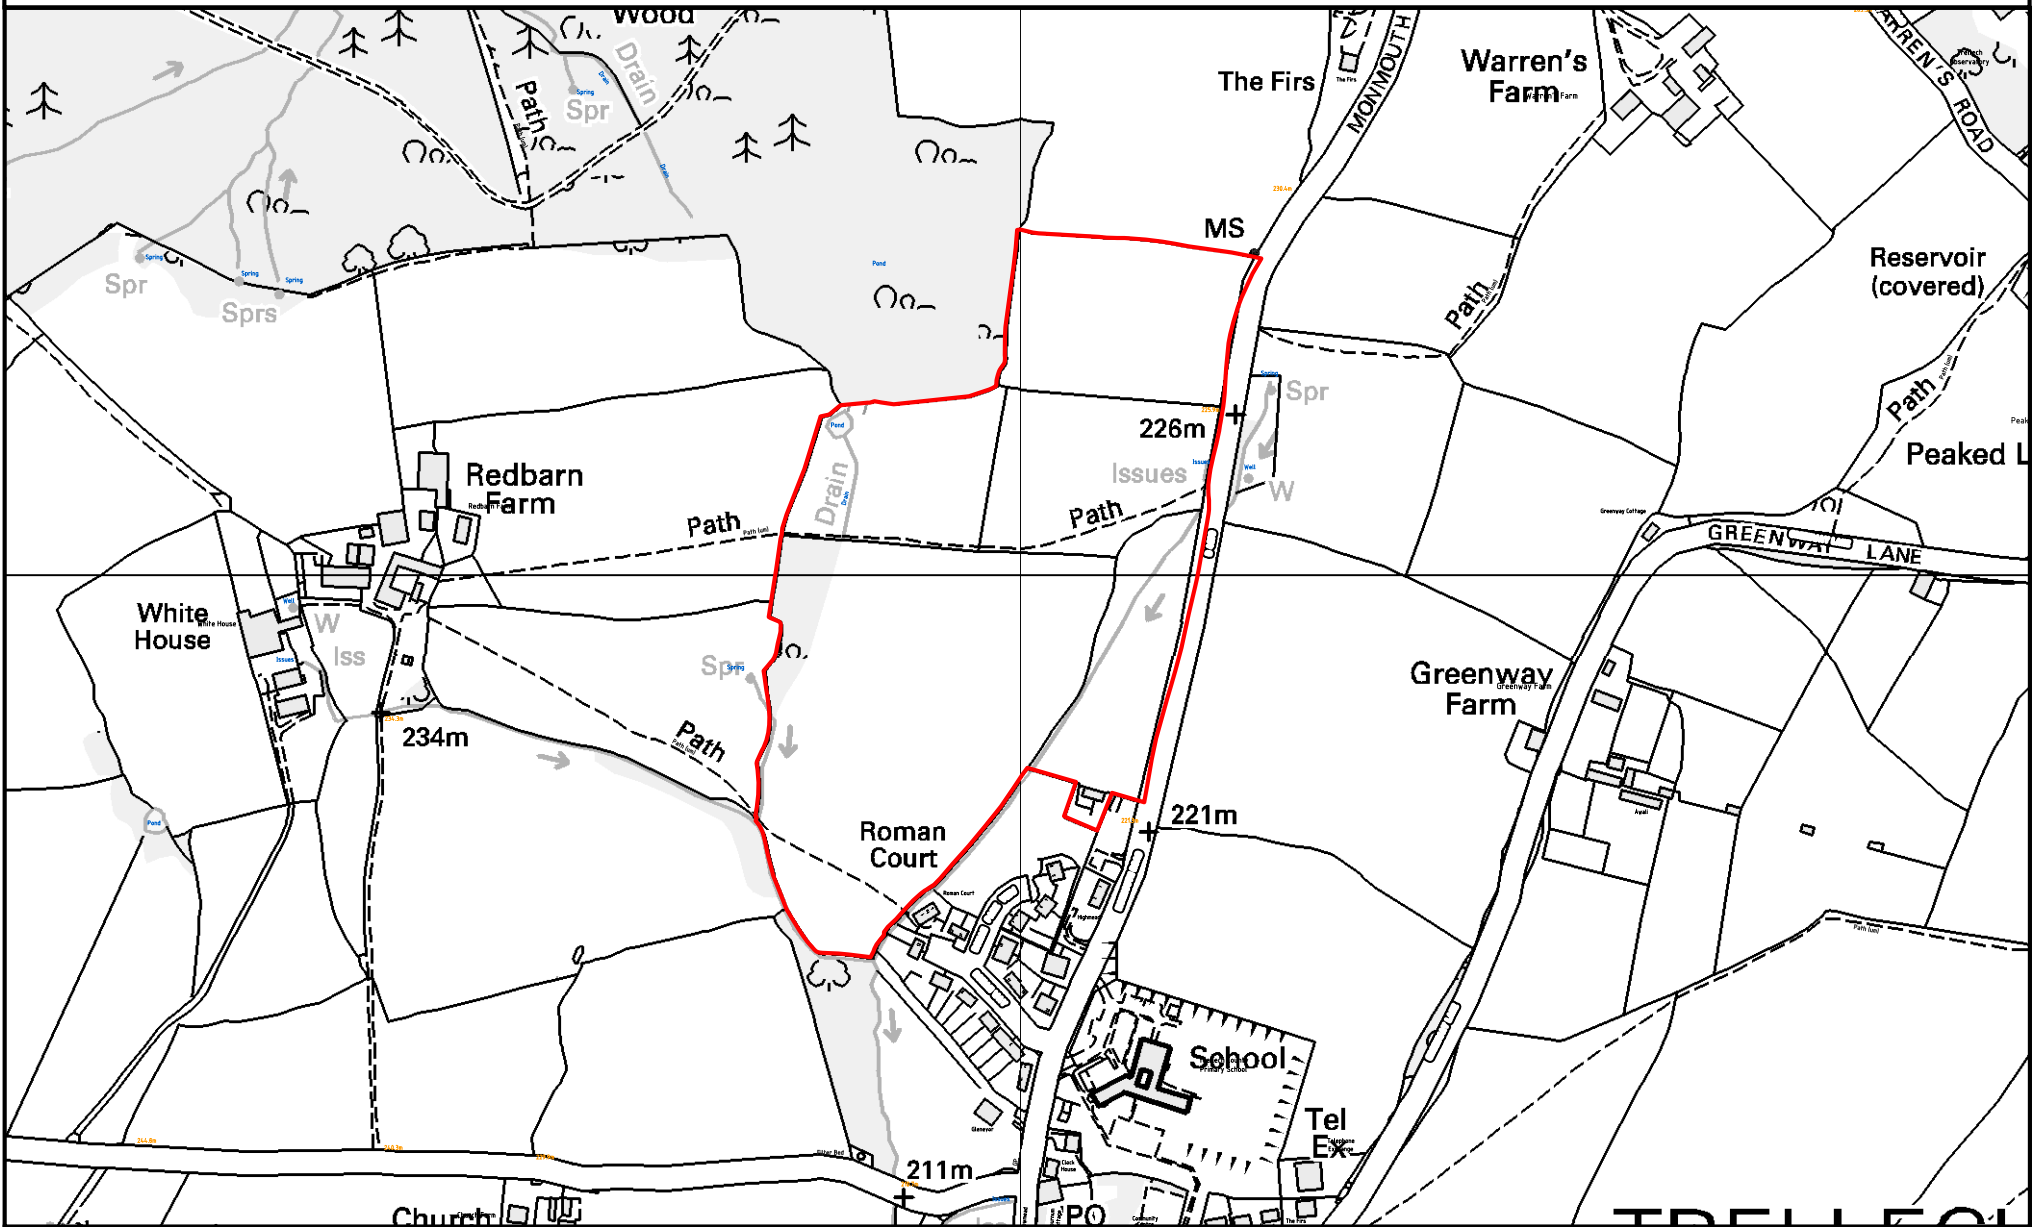

Location Plan - ICMD

GIS Team
 Monmouthshire County Council
 County Hall
 Cwmbrau NP44 2XH
www.monmouthshire.gov.uk/maps

© Hawlfraint y Goron a hawliau cronfa ddata 2011 Arolwg Ordnans 100023415
 © Crown copyright and database rights 2011 Ordnance Survey 100023415

Details
 Plotting in MapInfo made easier

Drawn By	Scale 1:5000	Date 1/13/2017
----------	-----------------	-------------------

File / Pathname / Project / Drawing No.

Rev No.	